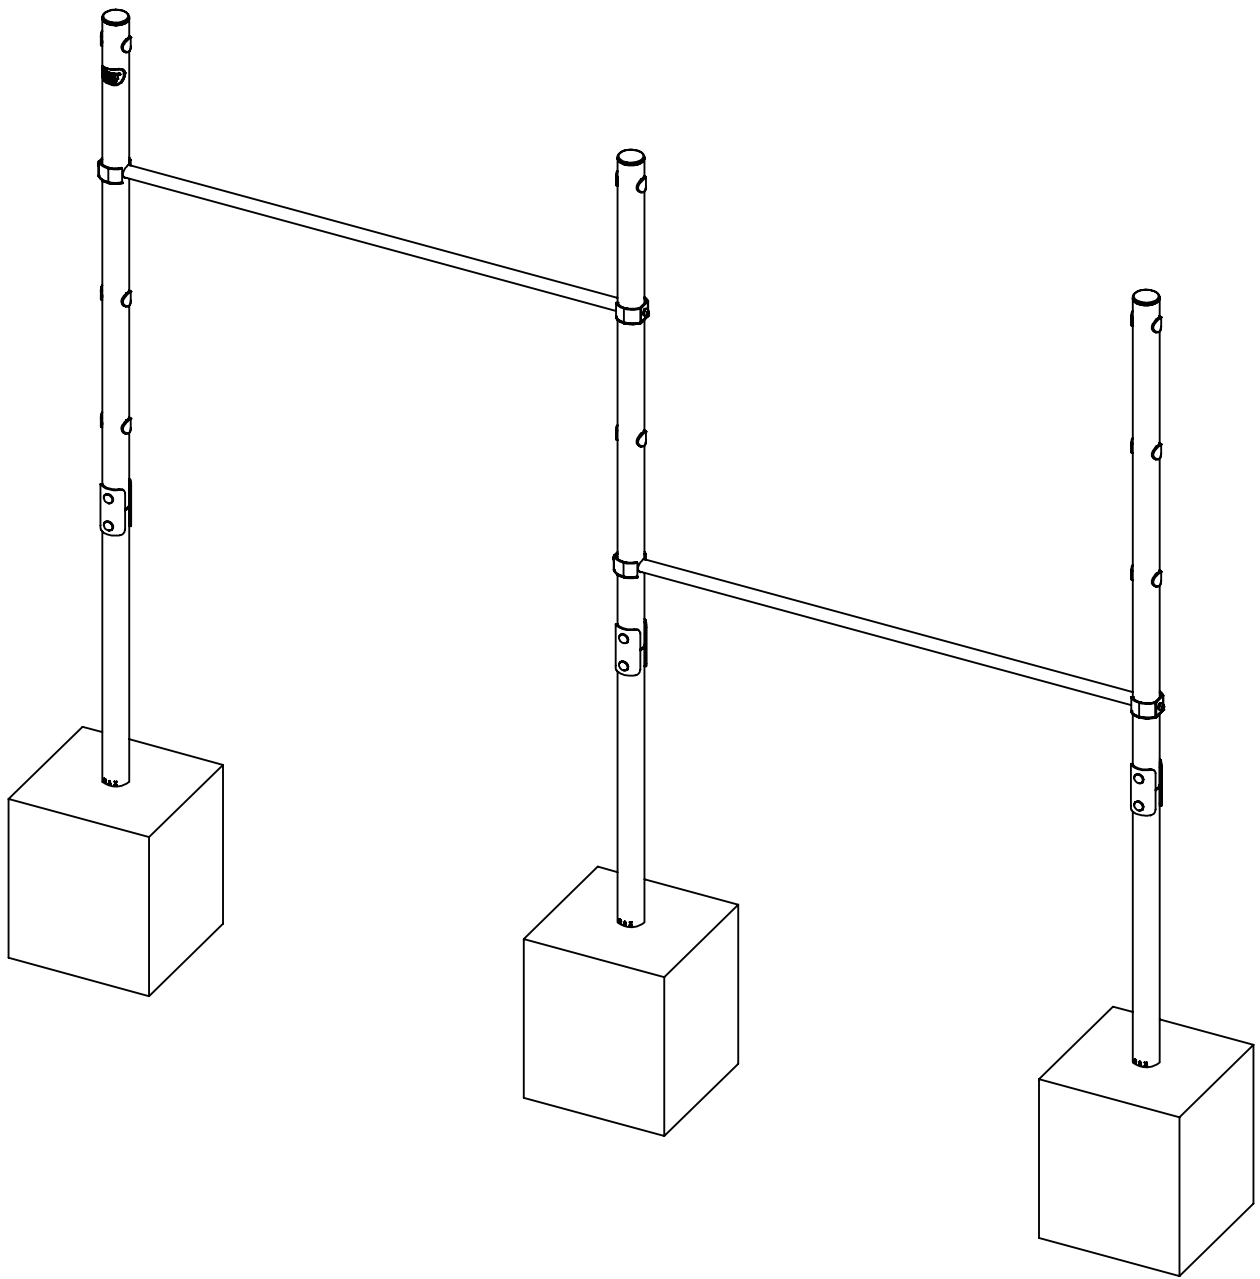

52.01.03.00

EXIT Ivy Tumble bar - Double

10

double