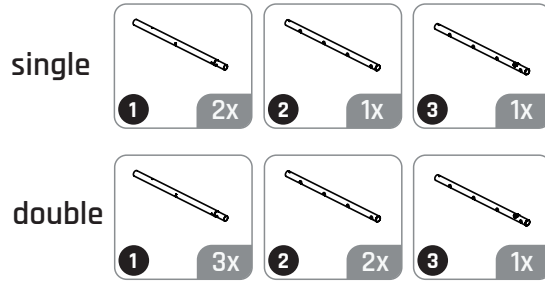

single	2x
double	4x

13

single	2x
double	4x

7

single	68.52.01.07	2x
double	68.52.01.07	3x

single	1x
double	1x

single	1x
double	1x

single	68.52.01.50	1x
double	68.52.03.50	1x

* BOX REFERENCE: XX.XX.XX
PRODUCTION ID: XXX XXX

1

52.01.01.00

EXIT Ivy Tumble bar - Single

52.01.03.00

EXIT Ivy Tumble bar - Double

Ivy Tumblebar Single - Double

2

3

single	 4 4x	 9 4x	 10 4x	 11 4x
double	 4 6x	 9 6x	 10 6x	 11 6x

single + double

Ivy Tumblebar Single - Double

4

single  2x
double  4x

single P7-P11

double P12-P17