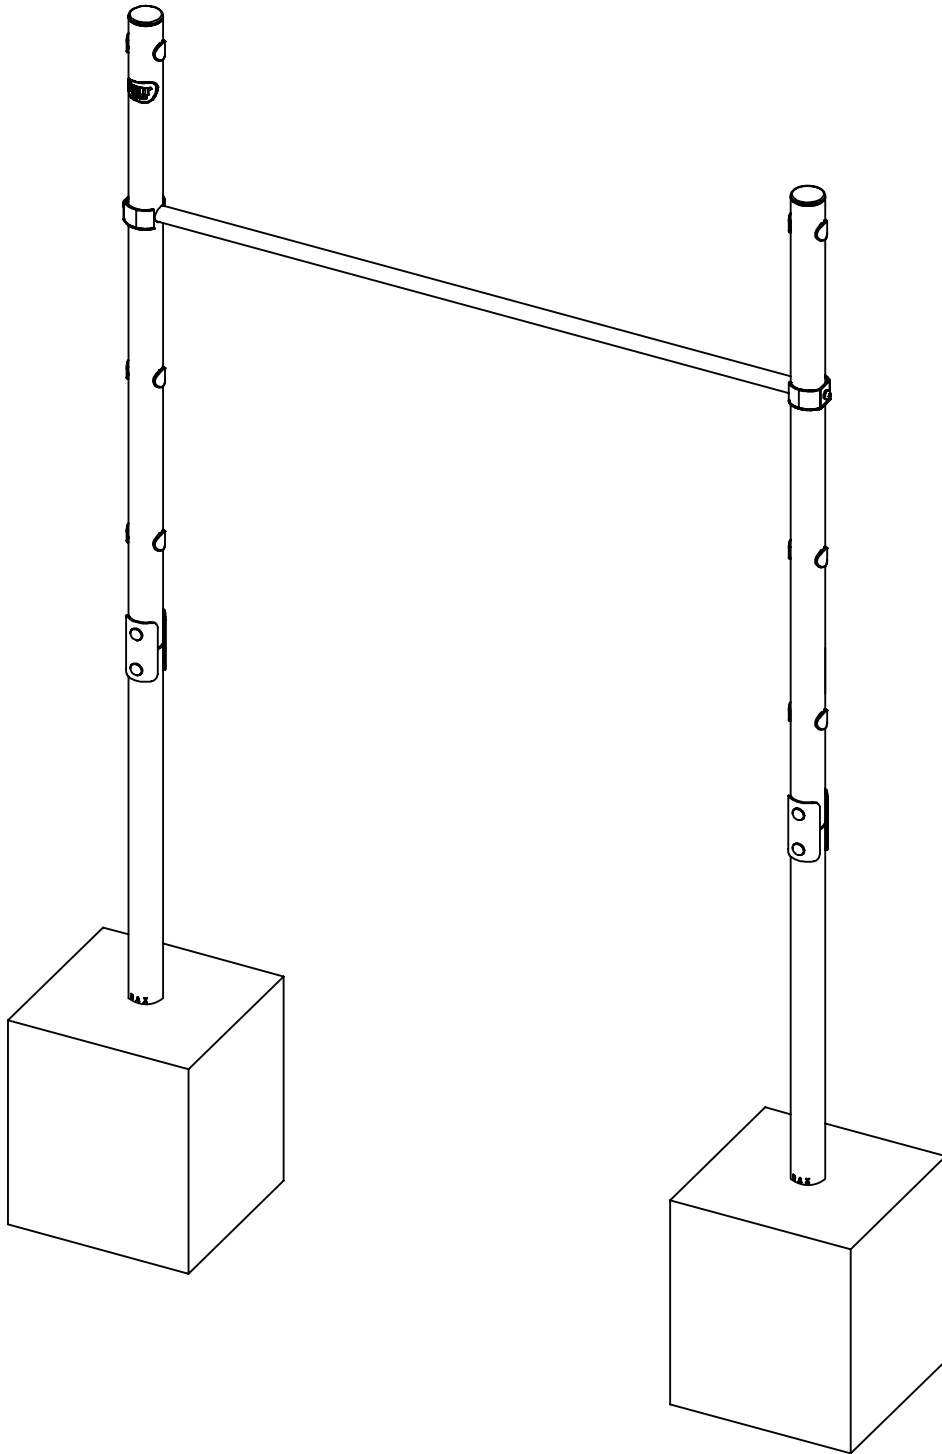

Ivy Tumblebar

Single - Double

52.01.01.00
EXIT Ivy Tumble bar - Single

52.01.03.00
EXIT Ivy Tumble bar - Double

OUTDOOR USE ONLY

WARNING
CHOKING HAZARD
small parts

Adult assembly required
retain for future reference

Ivy Tumblebar Single - Double

6

single

7

single

Ivy Tumblebar Single - Double

8

single

52.01.01.00

EXIT Ivy Tumble bar - Single

9

single

Ivy Tumblebar Single - Double

5

EXIT TOYS

♻️ 100%
Designed for recycling