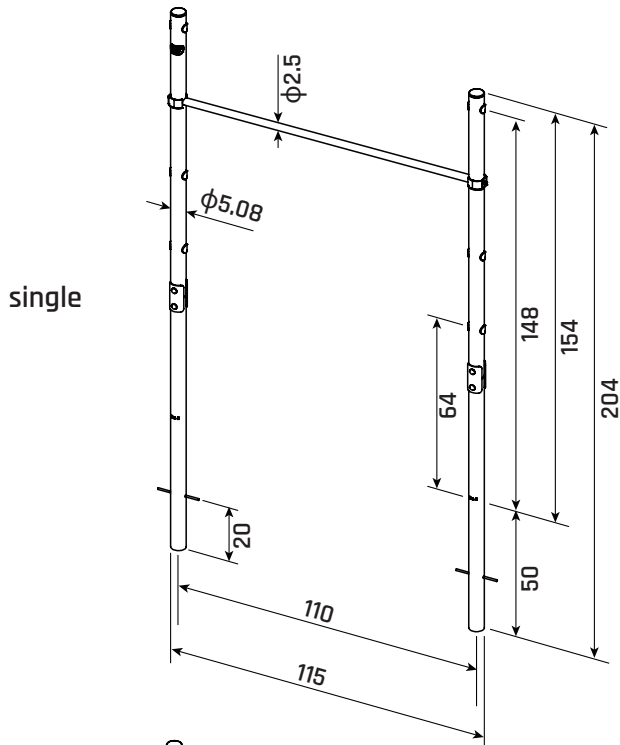

Ivy Tumblebar

Single - Double

52.01.01.00
EXIT Ivy Tumble bar - Single

52.01.03.00
EXIT Ivy Tumble bar - Double

OUTDOOR USE ONLY

WARNING
CHOKING HAZARD
small parts

Adult assembly required
retain for future reference

Ivy Tumblebar Single - Double

Unit: cm

Ivy Tumblebar Single - Double

1

single	68.52.01.01	2x
double	68.52.01.01	3x

2

single	68.52.01.02	1x
double	68.52.01.02	2x

3

single	68.52.01.03	1x
double	68.52.01.03	1x

4

single	68.52.01.04	1x
double	68.52.01.04	2x

5

single	68.52.01.05	4x
double	68.52.01.05	6x

6

single	68.52.01.06	2x
double	68.52.01.06	4x

8