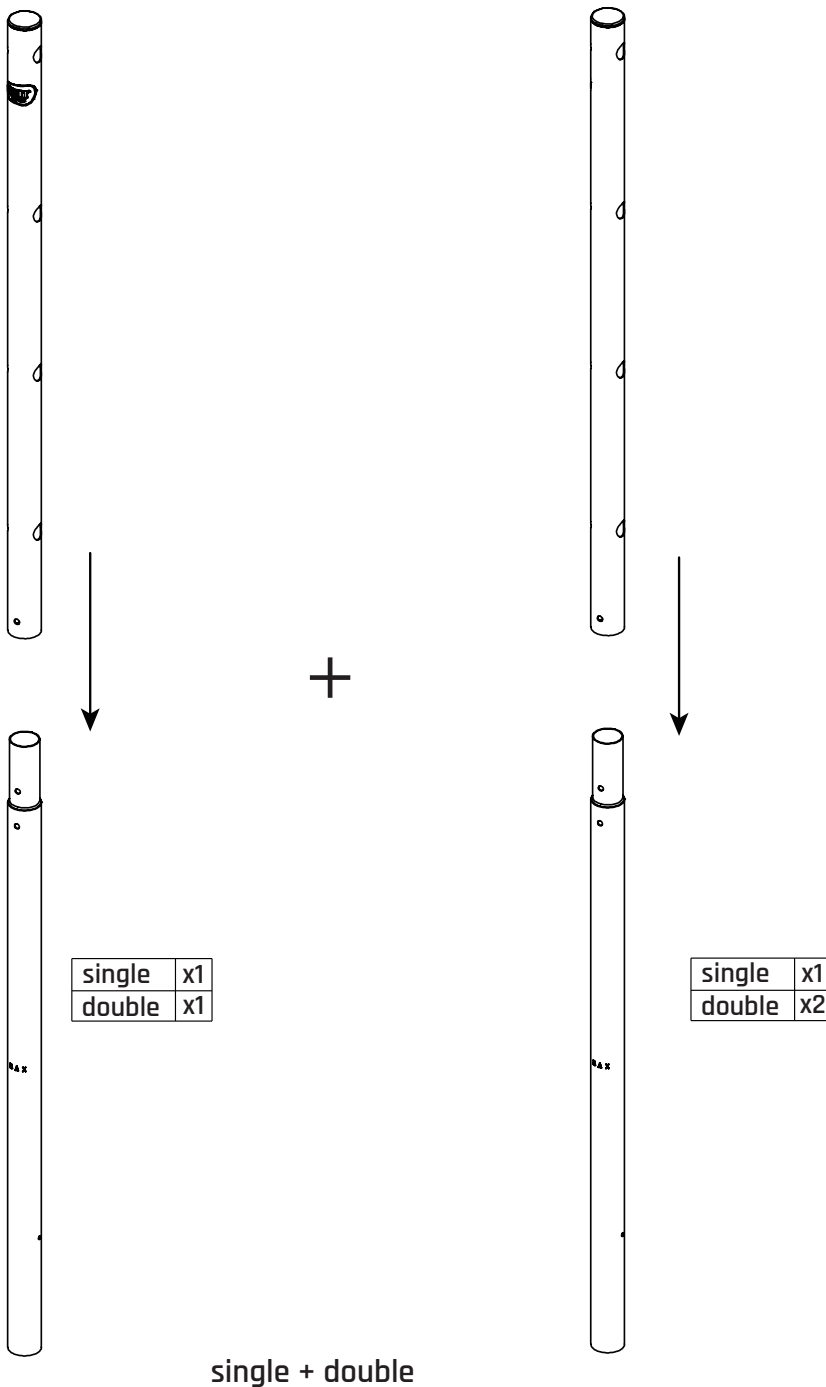

Ivy Tumblebar Single - Double

Unit: cm

Ivy Tumblebar Single - Double

1

single	68.52.01.01	2x
double	68.52.01.01	3x

2

single	68.52.01.02	1x
double	68.52.01.02	2x

3

single	2x
double	4x

13

single	2x
double	4x

7

single	68.52.01.07	2x
double	68.52.01.07	3x

single	1x
double	1x

single	1x
double	1x

single	68.52.01.50	1x
double	68.52.03.50	1x

* BOX REFERENCE: XX.XX.XX
PRODUCTION ID: XXX XXX

1

52.01.01.00

EXIT Ivy Tumble bar - Single

52.01.03.00

EXIT Ivy Tumble bar - Double

Ivy Tumblebar Single - Double

2

3

single	 4 4x	 9 4x	 10 4x	 11 4x
double	 4 6x	 9 6x	 10 6x	 11 6x

single + double

Ivy Tumblebar Single - Double

4

single  2x
double  4x

single P7-P11

double P12-P17