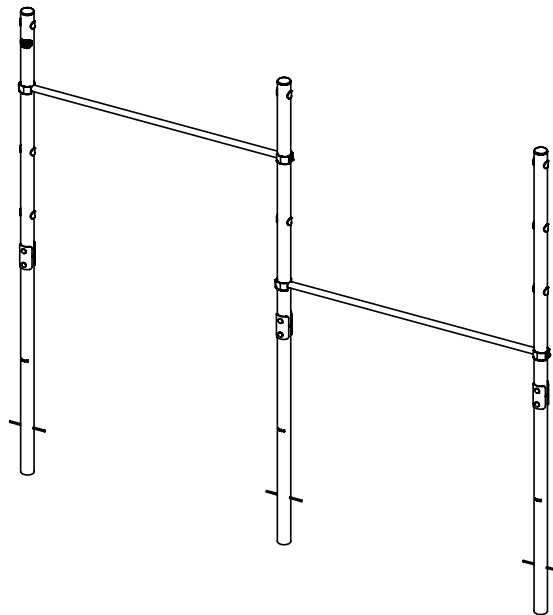

Ivy Tumblebar

Single - Double

52.01.01.00
EXIT Ivy Tumble bar - Single

52.01.03.00
EXIT Ivy Tumble bar - Double

OUTDOOR USE ONLY

WARNING
CHOKING HAZARD
small parts

Adult assembly required
retain for future reference

Ivy Tumblebar Single - Double

Unit: cm

Ivy Tumblebar Single - Double

1

single	68.52.01.01	2x
double	68.52.01.01	3x

2

single	68.52.01.02	1x
double	68.52.01.02	2x

3