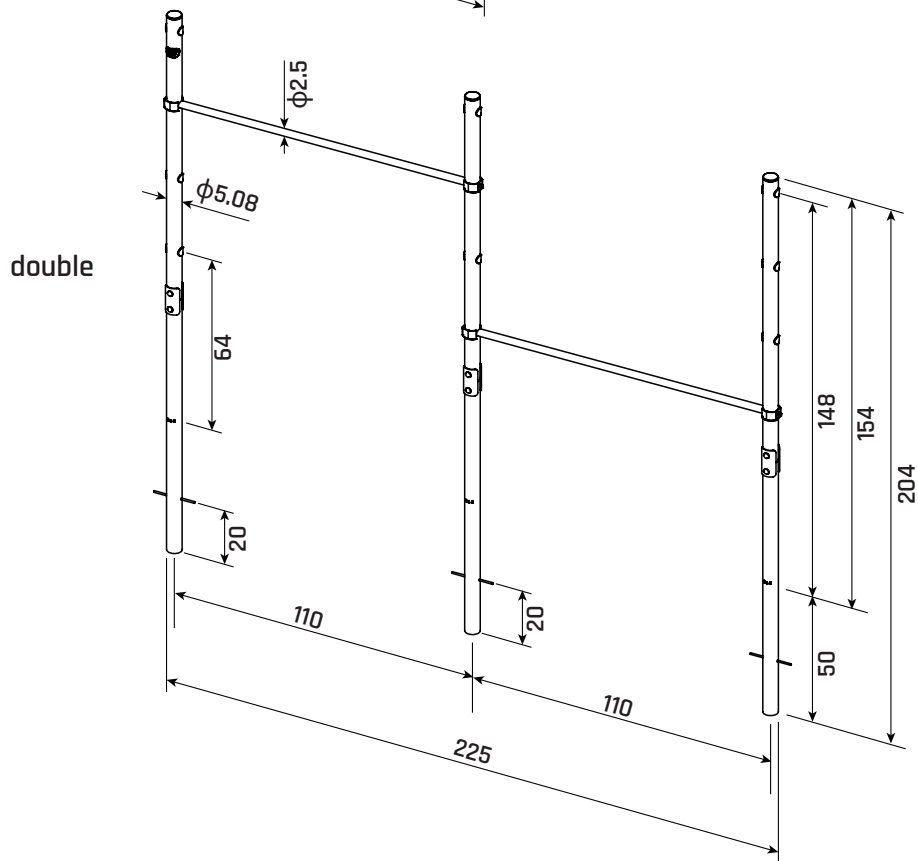

Ivy Tumblebar

Single - Double

52.01.01.00
EXIT Ivy Tumble bar - Single

52.01.03.00
EXIT Ivy Tumble bar - Double

OUTDOOR USE ONLY

WARNING
CHOKING HAZARD
small parts

Adult assembly required
retain for future reference

Ivy Tumblebar Single - Double

Unit: cm

Ivy Tumblebar Single - Double

1

single	68.52.01.01	2x
double	68.52.01.01	3x

2

single	68.52.01.02	1x
double	68.52.01.02	2x

3