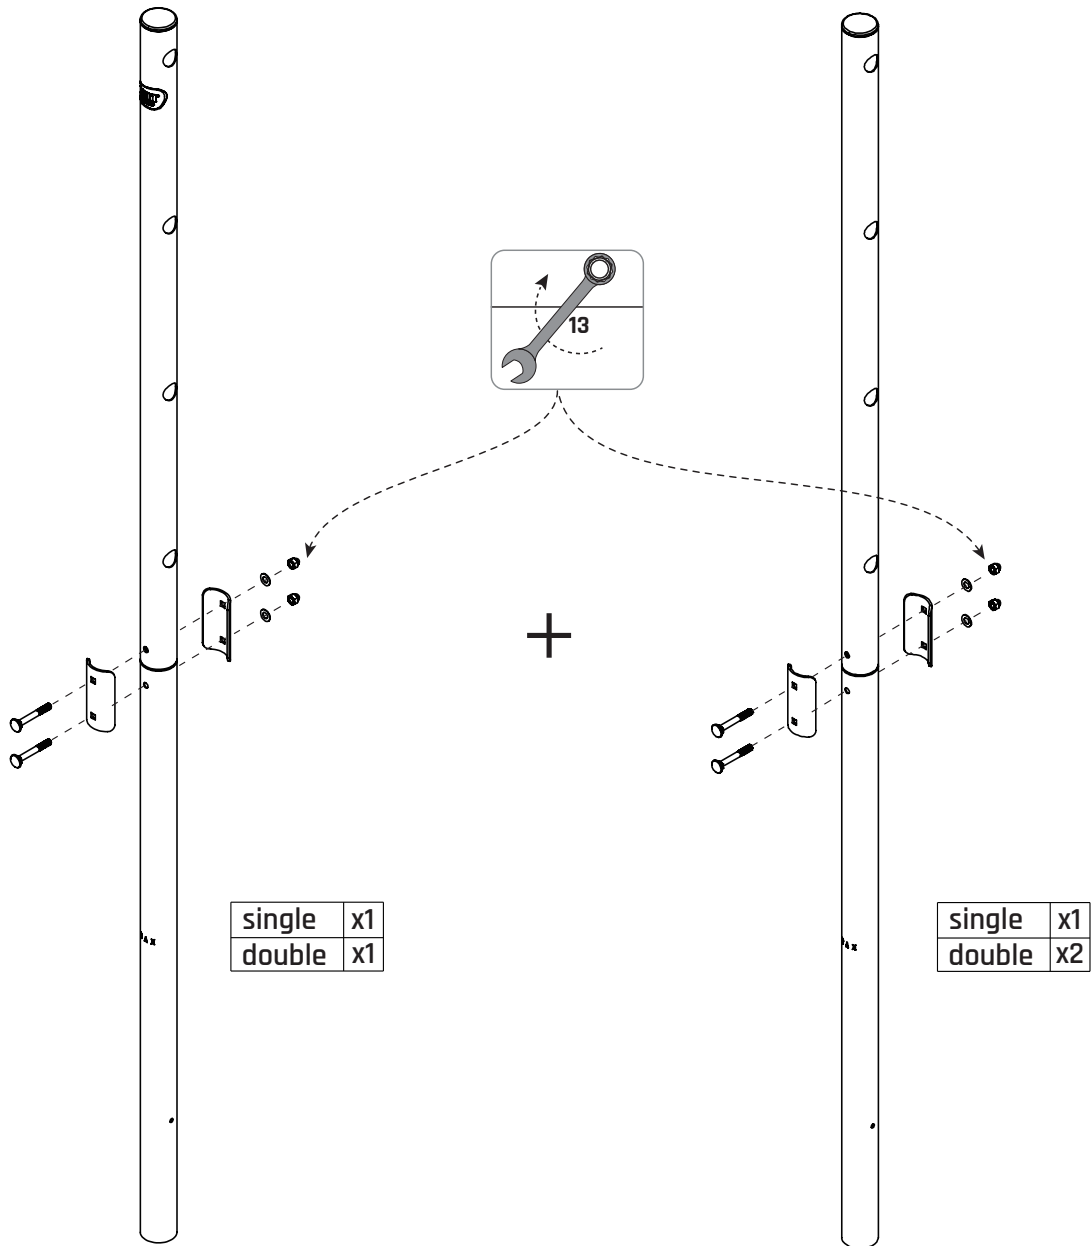

* BOX REFERENCE: XX.XX.XX
PRODUCTION ID: XXX XXX

1

52.01.01.00

EXIT Ivy Tumble bar - Single

52.01.03.00

EXIT Ivy Tumble bar - Double

Ivy Tumblebar Single - Double

2

3

single	 4 4x	 9 4x	 10 4x	 11 4x
double	 4 6x	 9 6x	 10 6x	 11 6x

single + double

Ivy Tumblebar Single - Double

4

single  2x
double  4x

single P7-P11

double P12-P17