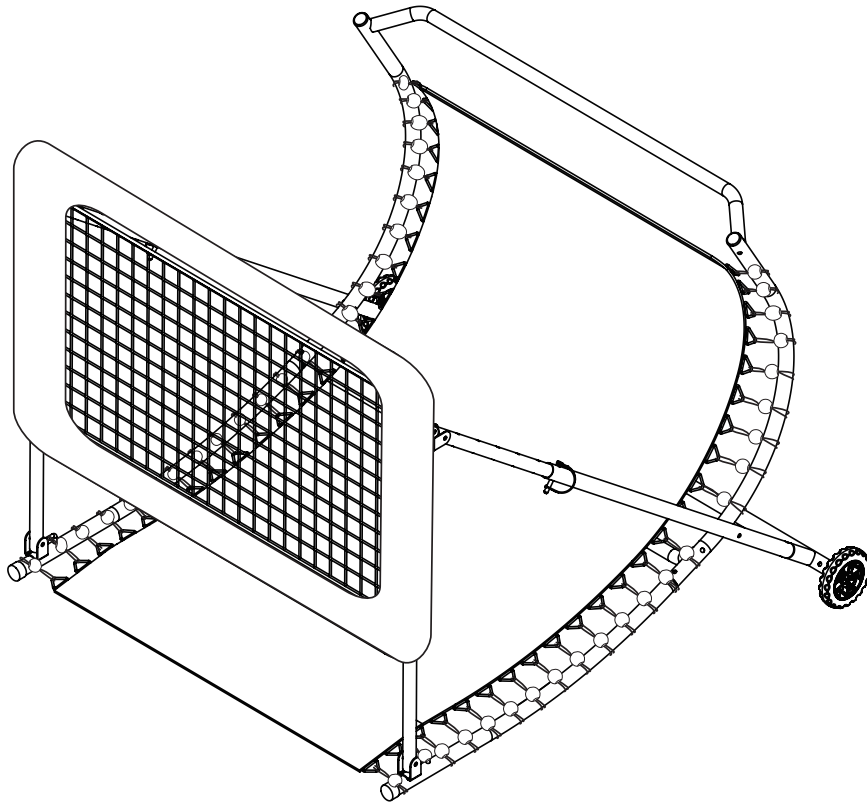

Rebounder

EXIT Multistation 124x90cm PVC Free

OUTDOOR USE ONLY

WARNING
CHOKING HAZARD
small parts

Adult assembly required
retain for future reference

EXIT Multistation 124x90cm PVC Free

Rebounder

EXIT Multistation 124x90cm PVC Free