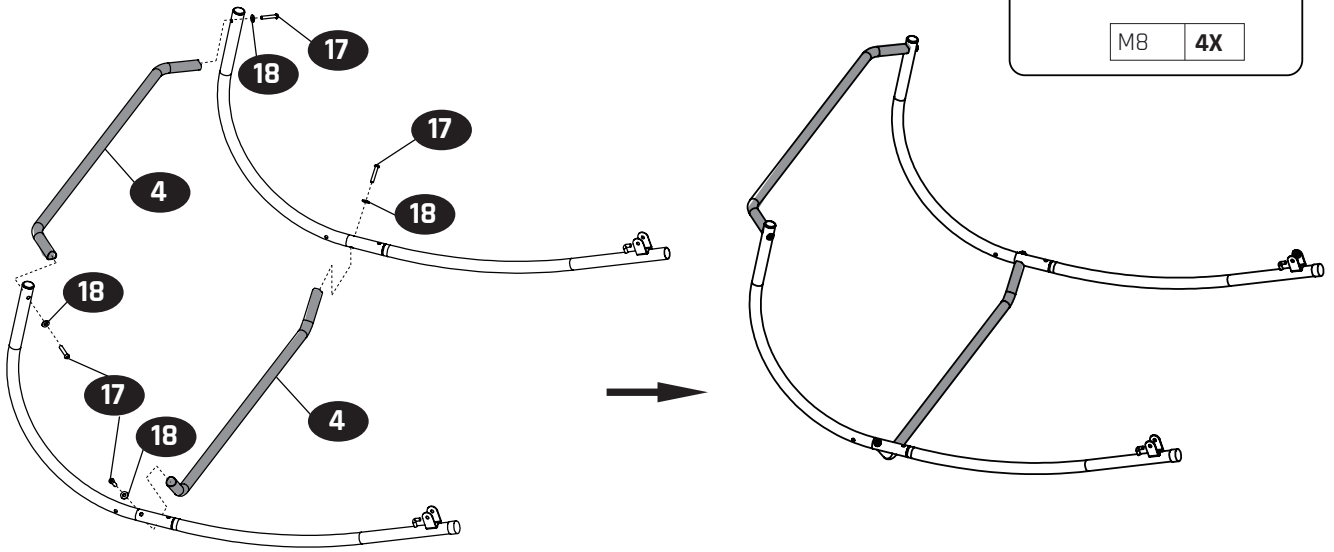

3

Part.Nr.	Qty
4	2

17	
	M8X45 4X
18	
	M8 4X