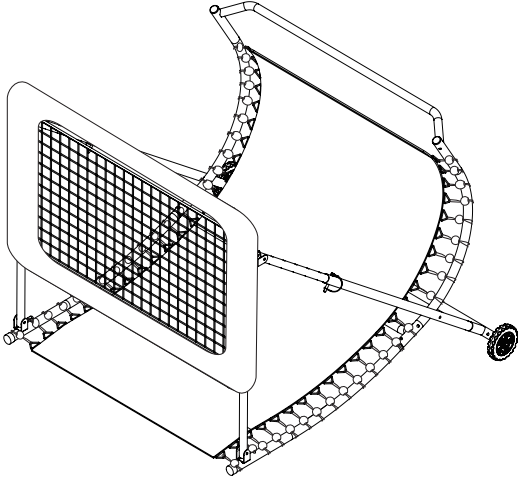

Rebounder

EXIT Multistation 124x90cm PVC Free

OUTDOOR USE ONLY

WARNING
CHOKING HAZARD
small parts

Adult assembly required
retain for future reference

EXIT Multistation 124x90cm PVC Free

Rebounder

EXIT Multistation 124x90cm PVC Free