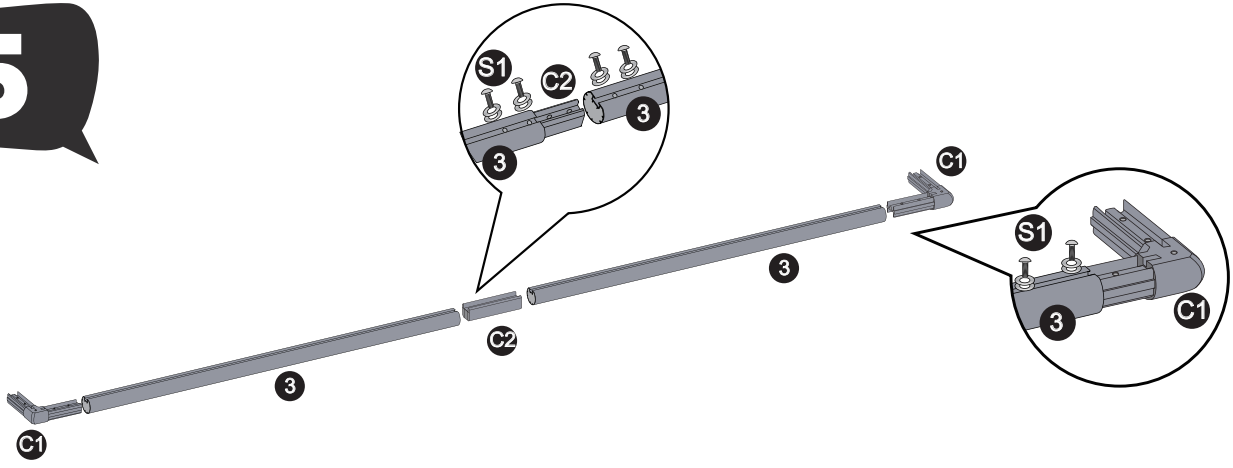

Soccer Goal

EXIT Scala 300x100

 **WARNING**
CHOKING HAZARD
small parts
Adult assembly required
retain for future reference

EXIT Scala 300x100

Soccer Goal

EXIT Scala 300x100

1

- 1  11 x  H1
- 2  7 x  H1
- 3  11 x  H1
- 4  4 x  H1

2

Soccer Goal

EXIT Scala 300x100

3

4

5

6

Soccer Goal

EXIT Scala 300x100

9

10

Soccer Goal

EXIT Scala 300x100

11

WARNING ⓘ

This goal is intended to be used for soccer only and is not suitable for highly skilled football players. Football should be made up of amateurs.