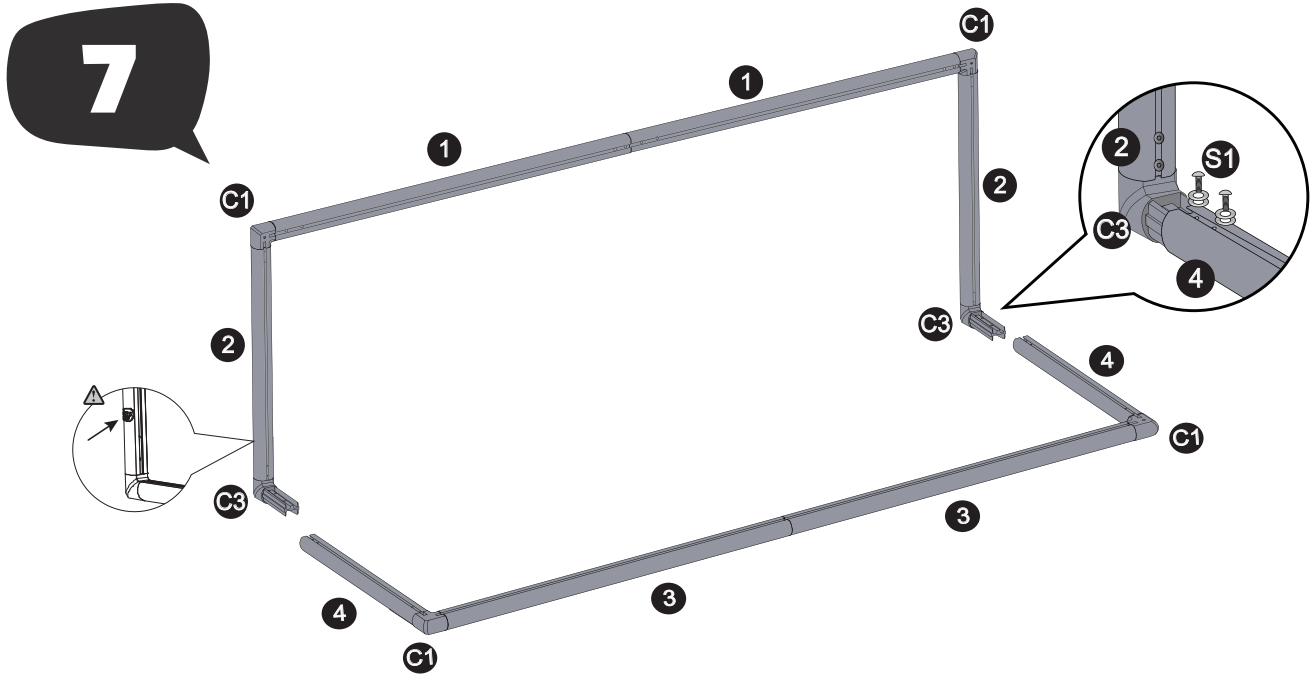

Soccer Goal

EXIT Scala 300x100

 **WARNING**
CHOKING HAZARD
small parts
Adult assembly required
retain for future reference

EXIT Scala 300x100

Soccer Goal

EXIT Scala 300x100

1

- 1  11 x  H1
- 2  7 x  H1
- 3  11 x  H1
- 4  4 x  H1

2

Soccer Goal

EXIT Scala 300x100

3

4

5

6

Soccer Goal

EXIT Scala 300x100

9

10

Soccer Goal

EXIT Scala 300x100

11

WARNING ⓘ

This goal is intended to be used for soccer only and is not suitable for highly skilled football players. Football should be made up of amateurs.