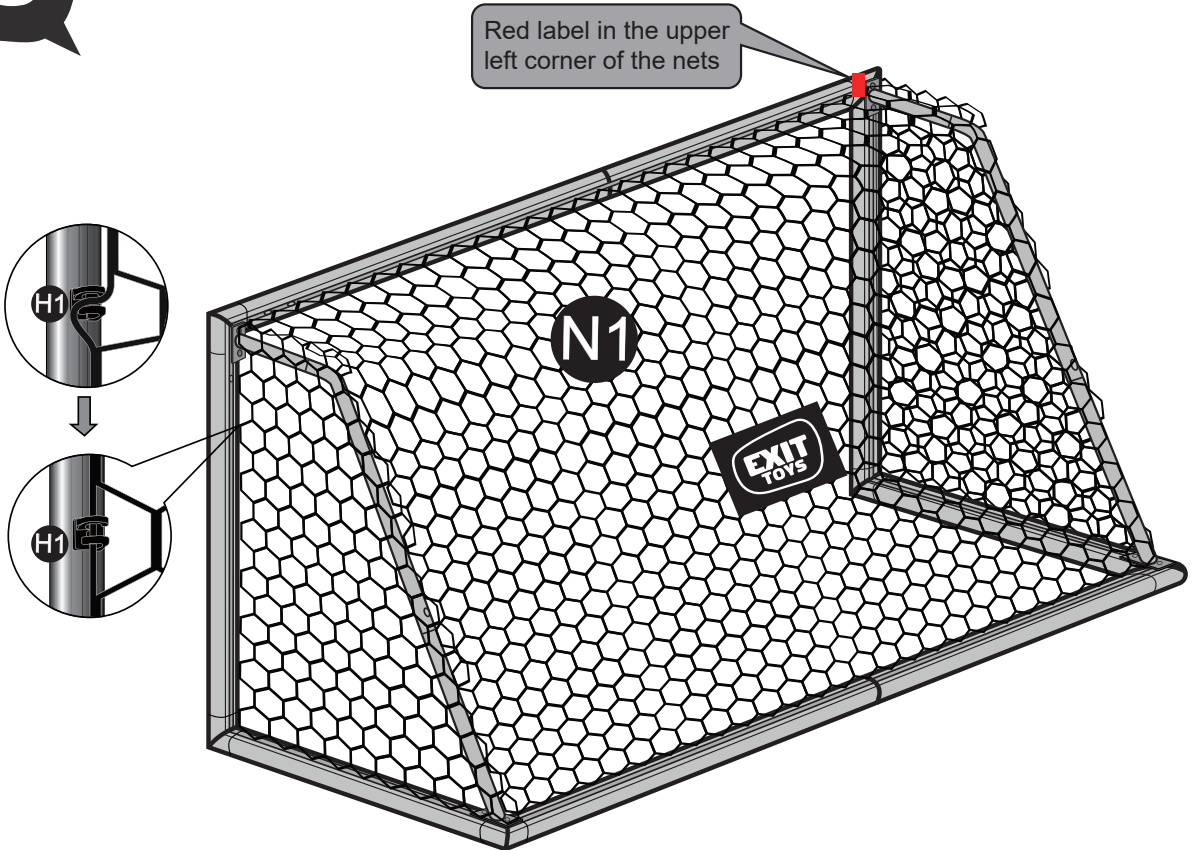

Soccer Goal

EXIT Scala 300x100

 **WARNING**
CHOKING HAZARD
small parts
Adult assembly required
retain for future reference

EXIT Scala 300x100

Soccer Goal

EXIT Scala 300x100

1

- 1  11 x  H1
- 2  7 x  H1
- 3  11 x  H1
- 4  4 x  H1

2

Soccer Goal

EXIT Scala 300x100

3

4

5

6

Soccer Goal

EXIT Scala 300x100

9

10

Soccer Goal

EXIT Scala 300x100

11

WARNING ⓘ

This goal is intended to be used for soccer only and is not suitable for highly skilled football players. Football should be made up of amateurs.