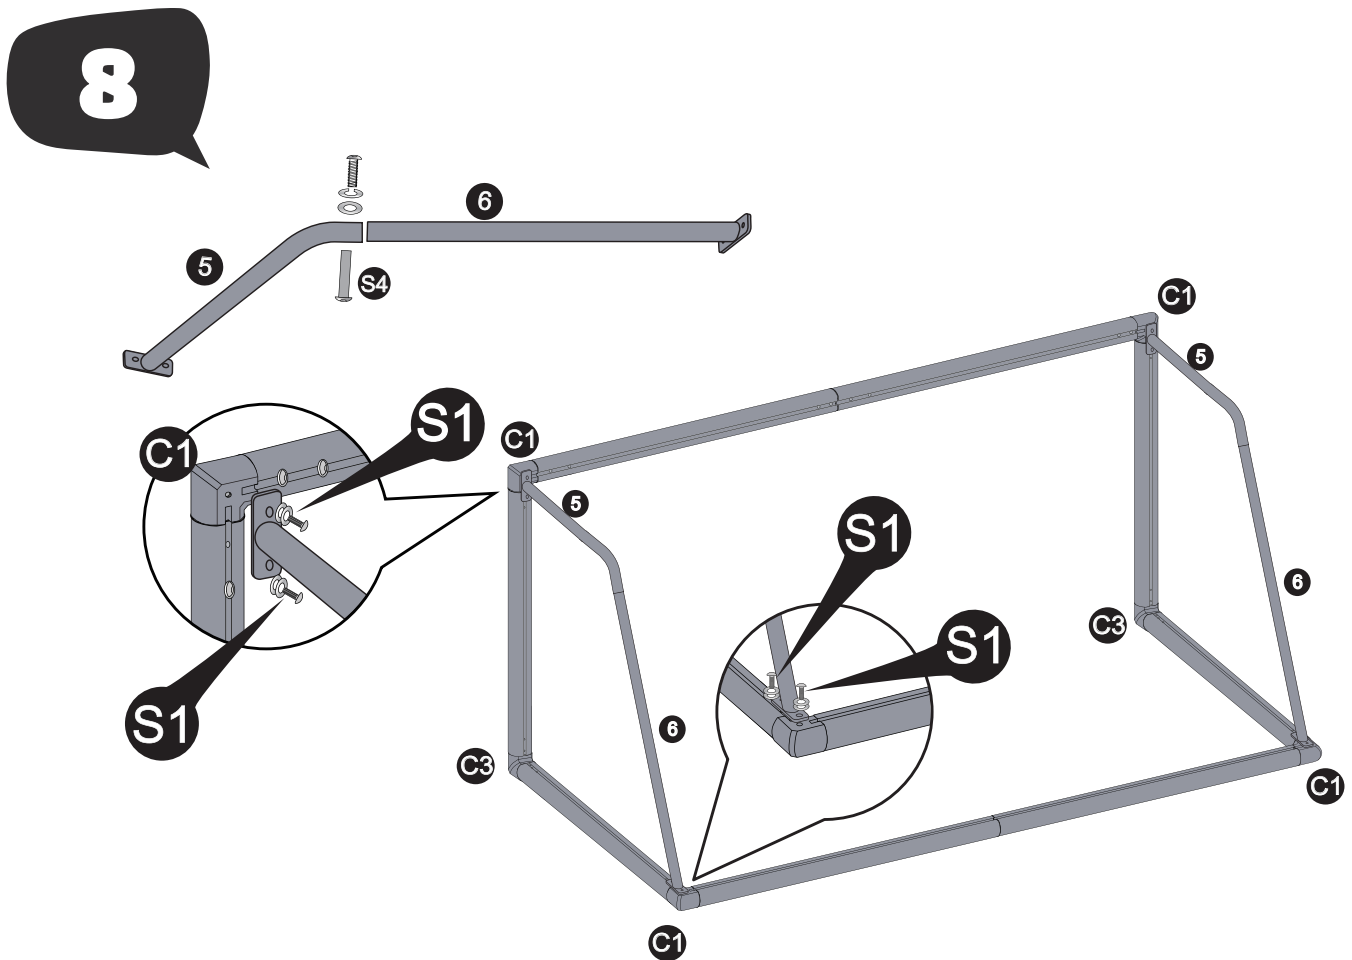

Soccer Goal

EXIT Scala 300x100

 **WARNING**
CHOKING HAZARD
small parts
Adult assembly required
retain for future reference

EXIT Scala 300x100

Soccer Goal

EXIT Scala 300x100

1

- 1  11 x  H1
- 2  7 x  H1
- 3  11 x  H1
- 4  4 x  H1

2

Soccer Goal

EXIT Scala 300x100

3

4

5

6

Soccer Goal

EXIT Scala 300x100

9

10

Soccer Goal

EXIT Scala 300x100

11

WARNING ⓘ

This goal is intended to be used for soccer only and is not suitable for highly skilled football players. Football should be made up of amateurs.