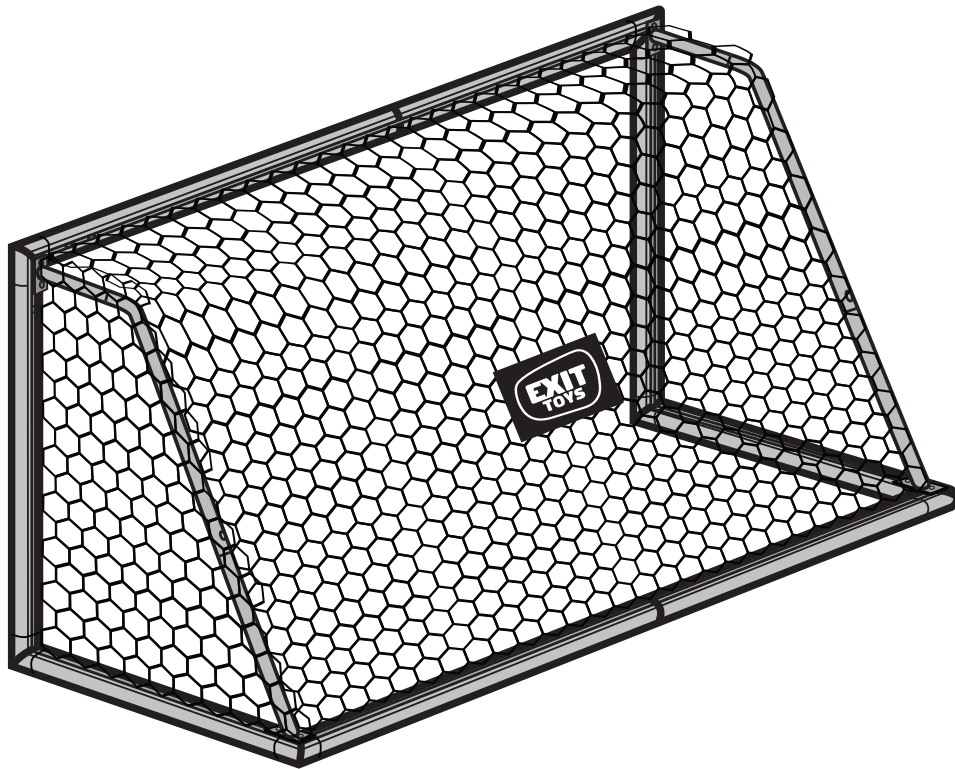

Soccer Goal

EXIT Scala 300x100

 **WARNING**
CHOKING HAZARD
small parts
Adult assembly required
retain for future reference

EXIT Scala 300x100

Soccer Goal

EXIT Scala 300x100

1

- 1  11 x  H1
- 2  7 x  H1
- 3  11 x  H1
- 4  4 x  H1

2

Soccer Goal

EXIT Scala 300x100

3

4

5

6

Soccer Goal

EXIT Scala 300x100

9

10

Soccer Goal

EXIT Scala 300x100

11

WARNING ⓘ

This goal is intended to be used for soccer only and is not suitable for highly skilled football players. Football should be made up of amateurs.