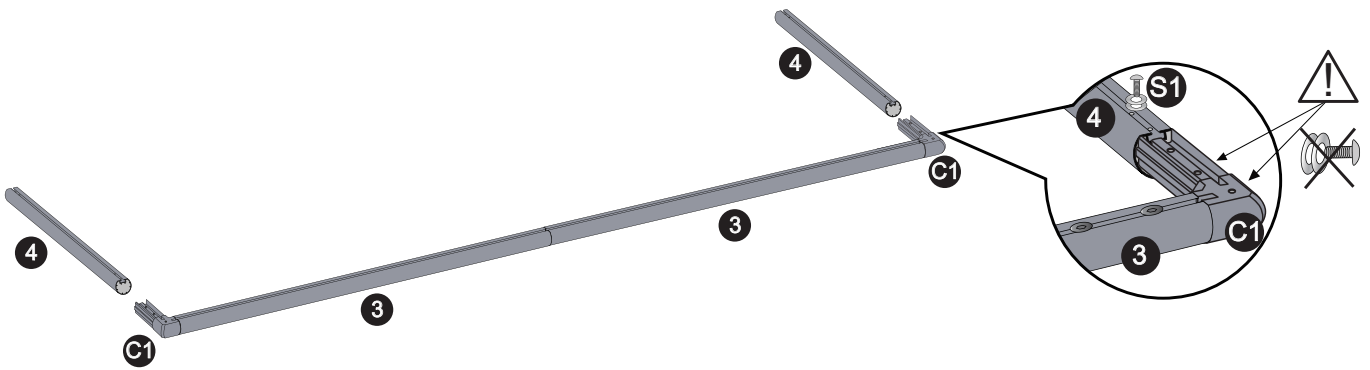

Soccer Goal

EXIT Scala 300x100

 **WARNING**
CHOKING HAZARD
small parts
Adult assembly required
retain for future reference

EXIT Scala 300x100

Soccer Goal

EXIT Scala 300x100

1

- 1  11 x  H1
- 2  7 x  H1
- 3  11 x  H1
- 4  4 x  H1

2

Soccer Goal

EXIT Scala 300x100

3

4

5

6

Soccer Goal

EXIT Scala 300x100

9

10

Soccer Goal

EXIT Scala 300x100

11

WARNING ⓘ

This goal is intended to be used for soccer only and is not suitable for highly skilled football players. Football should be made up of amateurs.