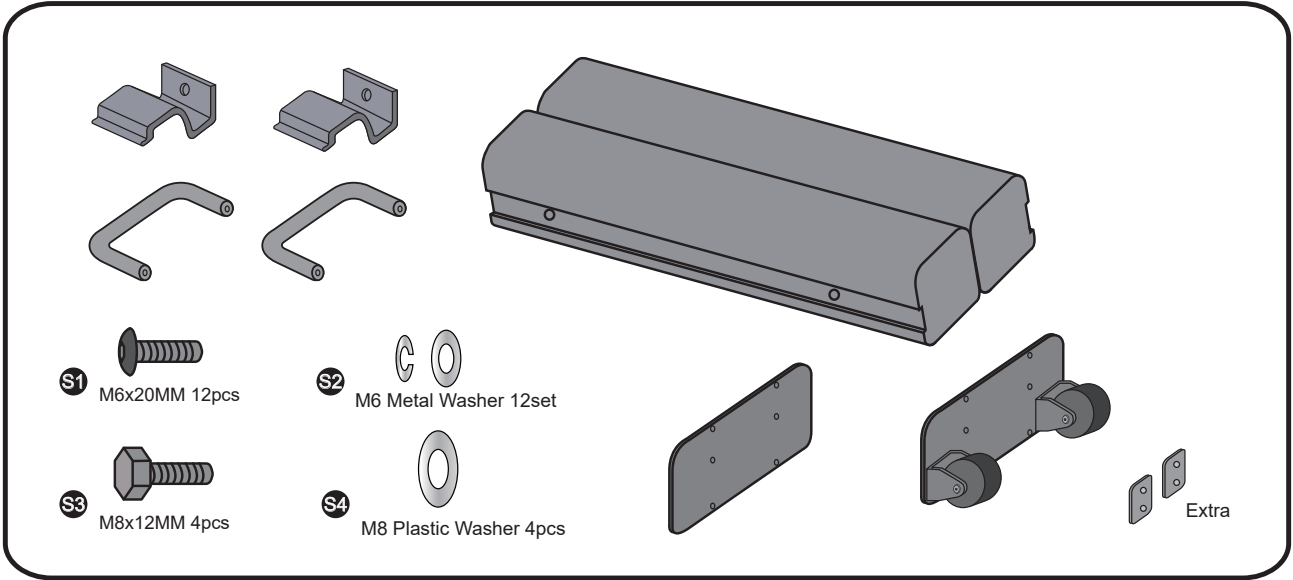

It is not intended for use as a goal for professional football players.

- EN
- DE
- NL
- FR
- DA

12

13

14

15

Soccer Goal

EXIT Scala 300x100