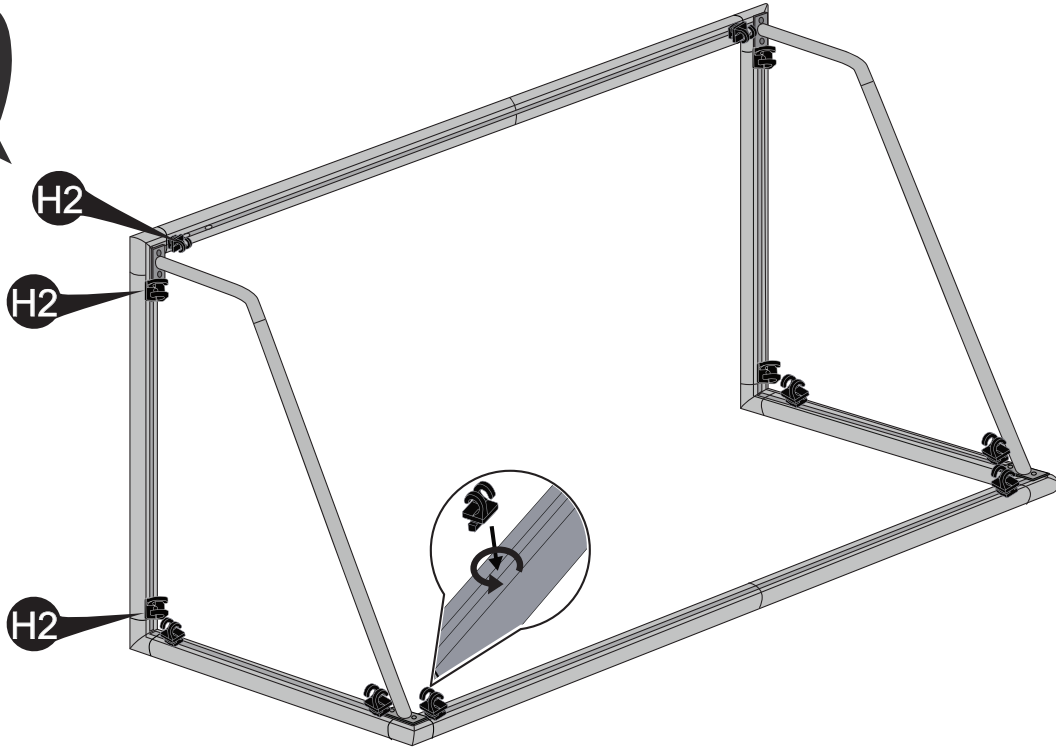

Soccer Goal

EXIT Scala 300x100

 **WARNING**
CHOKING HAZARD
small parts
Adult assembly required
retain for future reference

EXIT Scala 300x100

Soccer Goal

EXIT Scala 300x100

1

- 1  11 x  H1
- 2  7 x  H1
- 3  11 x  H1
- 4  4 x  H1

2

Soccer Goal

EXIT Scala 300x100

3

4

5

6

Soccer Goal

EXIT Scala 300x100

9

10

Soccer Goal

EXIT Scala 300x100

11

WARNING ⓘ

This goal is intended to be used for soccer only and is not suitable for highly skilled football players. Football should be made up of amateurs.