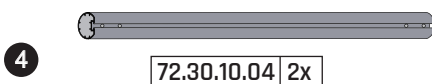

Soccer Goal

EXIT Scala 300x100

 **WARNING**
CHOKING HAZARD
small parts
Adult assembly required
retain for future reference

EXIT Scala 300x100

Soccer Goal

EXIT Scala 300x100

1

- 1  11 x  H1
- 2  7 x  H1
- 3  11 x  H1
- 4  4 x  H1

2

Soccer Goal

EXIT Scala 300x100

3

4

5

6

Soccer Goal

EXIT Scala 300x100

9

10

Soccer Goal

EXIT Scala 300x100

11

WARNING ⓘ

This goal is intended to be used for soccer only and is not suitable for highly skilled football players. Football should be made up of amateurs.