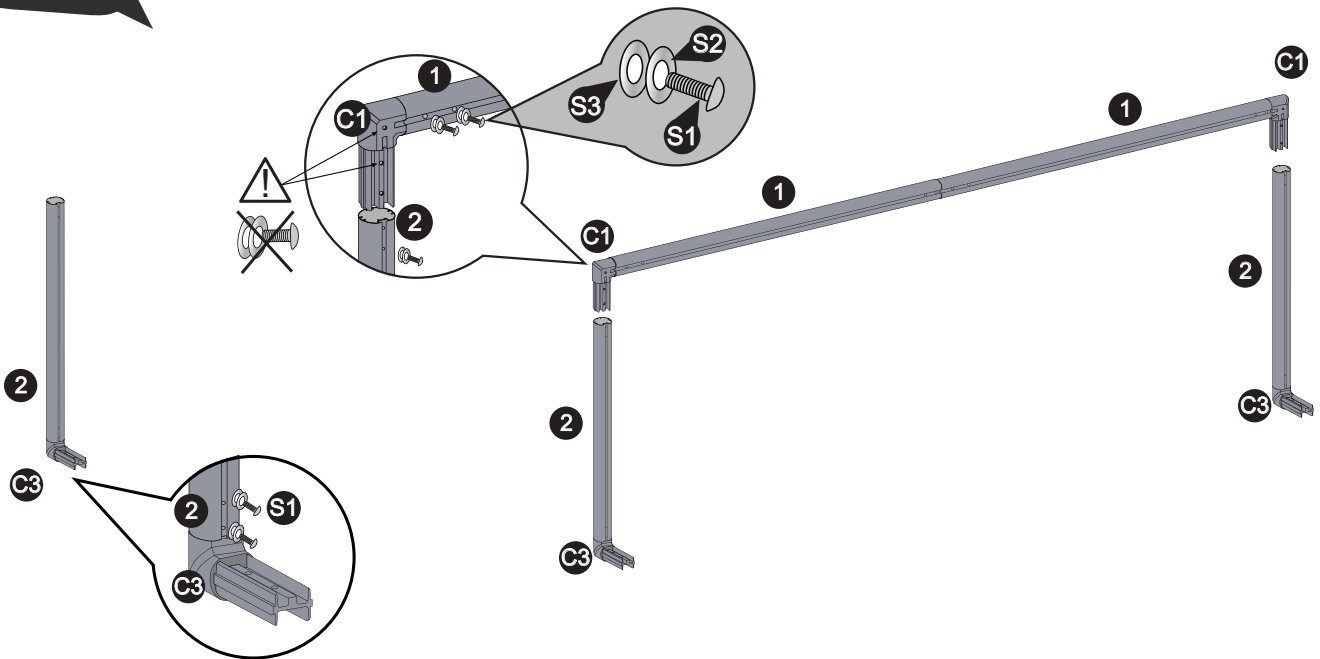

Soccer Goal

EXIT Scala 300x100

 **WARNING**
CHOKING HAZARD
small parts
Adult assembly required
retain for future reference

EXIT Scala 300x100

Soccer Goal

EXIT Scala 300x100

1

- 1  11 x  H1
- 2  7 x  H1
- 3  11 x  H1
- 4  4 x  H1

2

Soccer Goal

EXIT Scala 300x100

3

4

5

6

Soccer Goal

EXIT Scala 300x100

9

10

Soccer Goal

EXIT Scala 300x100

11

WARNING ⓘ

This goal is intended to be used for soccer only and is not suitable for highly skilled football players. Football should be made up of amateurs.