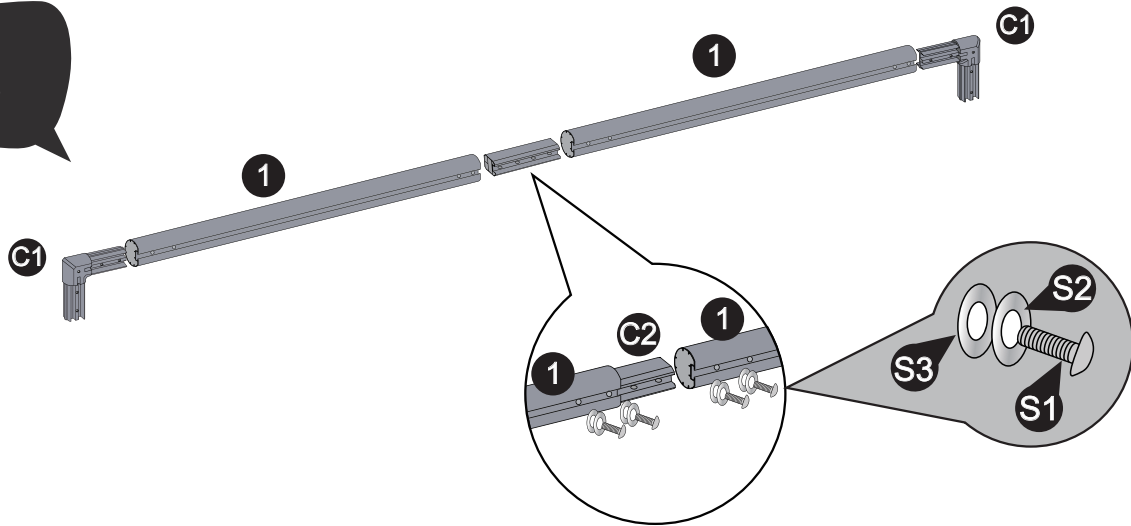

Soccer Goal

EXIT Scala 300x100

 **WARNING**
CHOKING HAZARD
small parts
Adult assembly required
retain for future reference

EXIT Scala 300x100

Soccer Goal

EXIT Scala 300x100

1

- 1  11 x  H1
- 2  7 x  H1
- 3  11 x  H1
- 4  4 x  H1

2

Soccer Goal

EXIT Scala 300x100

3

4

5

6

Soccer Goal

EXIT Scala 300x100

9

10

Soccer Goal

EXIT Scala 300x100

11

WARNING ⓘ

This goal is intended to be used for soccer only and is not suitable for highly skilled football players. Football should be made up of amateurs.