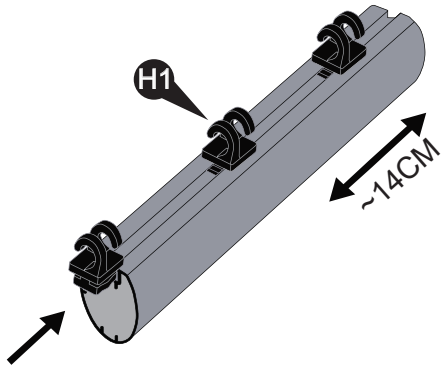

Soccer Goal

EXIT Scala 300x100

 **WARNING**
CHOKING HAZARD
small parts
Adult assembly required
retain for future reference

EXIT Scala 300x100

Soccer Goal

EXIT Scala 300x100

1

- 1  11 x  H1
- 2  7 x  H1
- 3  11 x  H1
- 4  4 x  H1