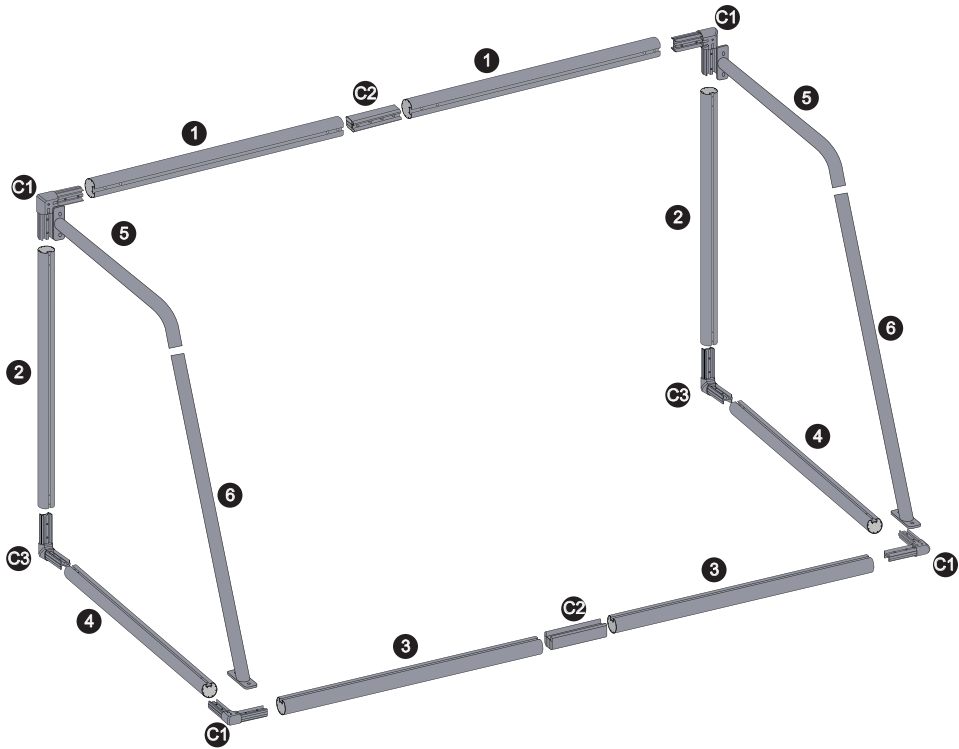

Soccer Goal

EXIT Scala 300x100

 **WARNING**
CHOKING HAZARD
small parts
Adult assembly required
retain for future reference

EXIT Scala 300x100

Soccer Goal

EXIT Scala 300x100

1

- 1  11 x  H1
- 2  7 x  H1
- 3  11 x  H1
- 4  4 x  H1

2

Soccer Goal

EXIT Scala 300x100

3

4

5

6

Soccer Goal

EXIT Scala 300x100

9

10

Soccer Goal

EXIT Scala 300x100

11

WARNING ⓘ

This goal is intended to be used for soccer only and is not suitable for highly skilled football players. Football should be made up of amateurs.