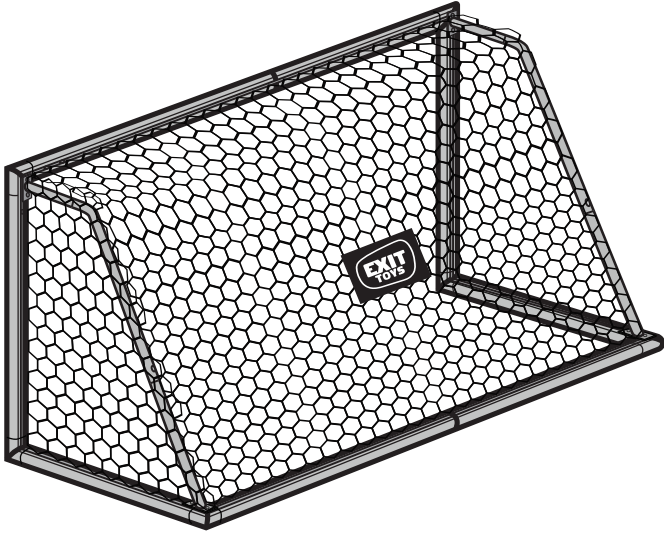

Soccer Goal

EXIT Scala 300x100

 **WARNING**
CHOKING HAZARD
small parts
Adult assembly required
retain for future reference

EXIT Scala 300x100

Soccer Goal

EXIT Scala 300x100

1

- 1  11 x  H1
- 2  7 x  H1
- 3  11 x  H1
- 4  4 x  H1

2

Soccer Goal

EXIT Scala 300x100

3

4

5

6

Soccer Goal

EXIT Scala 300x100

9

10

Soccer Goal

EXIT Scala 300x100

11

WARNING ⓘ

This goal is intended to be used for soccer only and is not suitable for highly skilled football players. Football should be made up of amateurs.