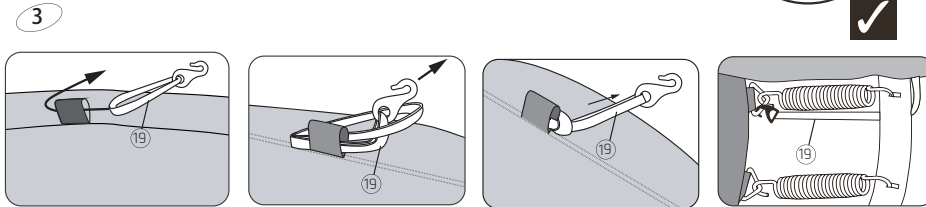

# Trampoline

EXIT Silhouette Inground 153x214/214x305/244x366

8

1

2

**9**

10