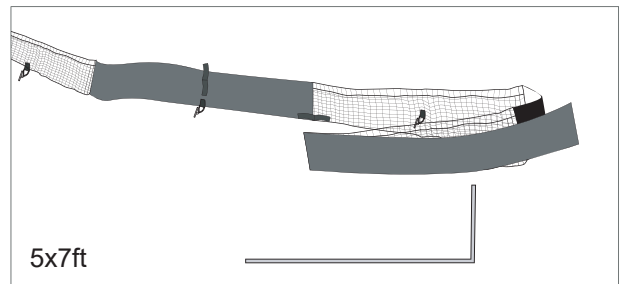

# Trampoline

EXIT Silhouette Inground 153x214/214x305/244x366

8

1

2

**9**

10