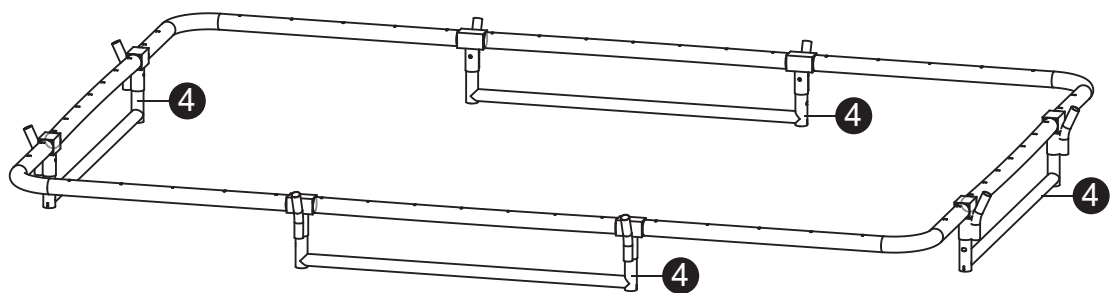

## Tools required

- Tape Measure
- Cord min. 5 meter long

1

2

# Trampoline

EXIT Silhouette Inground 153x214/214x305/244x366

3<sup>s</sup>

4

**5**