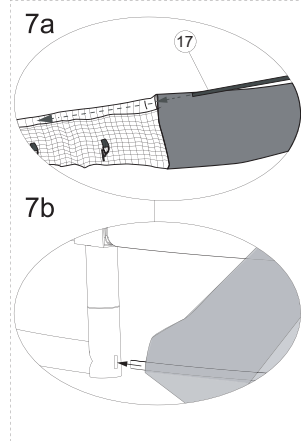

# Trampoline

EXIT Silhouette Inground 153x214/214x305/244x366

6

1

2

3

5\*7ft trampoline  
7x10ft trampoline

8x12ft trampoline

# Trampoline

EXIT Silhouette Inground 153x214/214x305/244x366

8

1

2

**9**

10

# Trampoline

EXIT Silhouette Inground 153x214/214x305/244x366

12

**13**