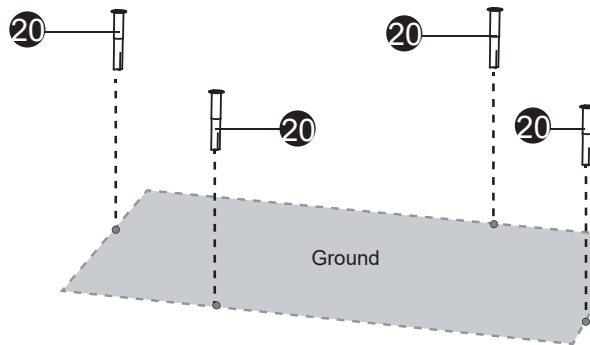

# Trampoline

EXIT Silhouette Inground 153x214/214x305/244x366

8

1

2

**9**

10

### Assembly Tip

**11**

# Trampoline

EXIT Silhouette Inground 153x214/214x305/244x366

12

**13**