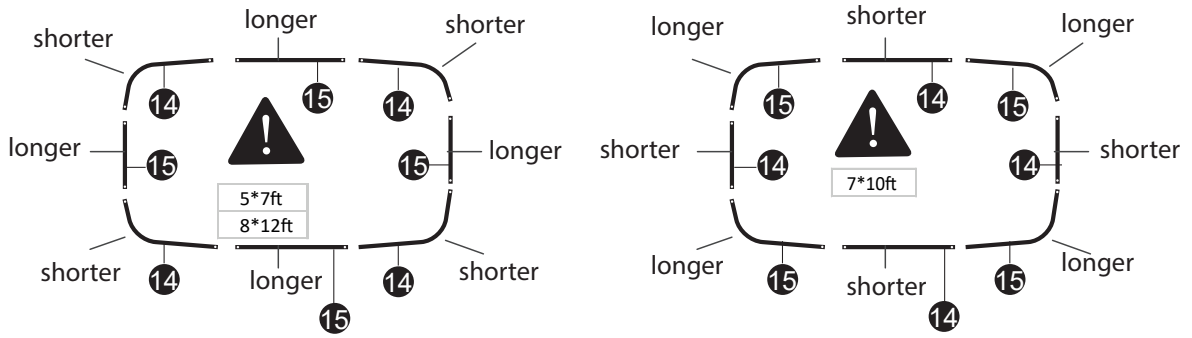

10

Assembly Tip