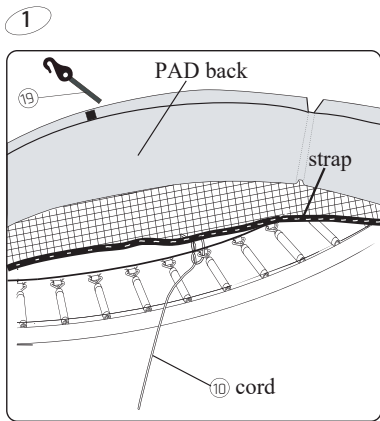

# Trampoline

EXIT Silhouette Inground 153x214/214x305/244x366

8

1

2

**9**

10