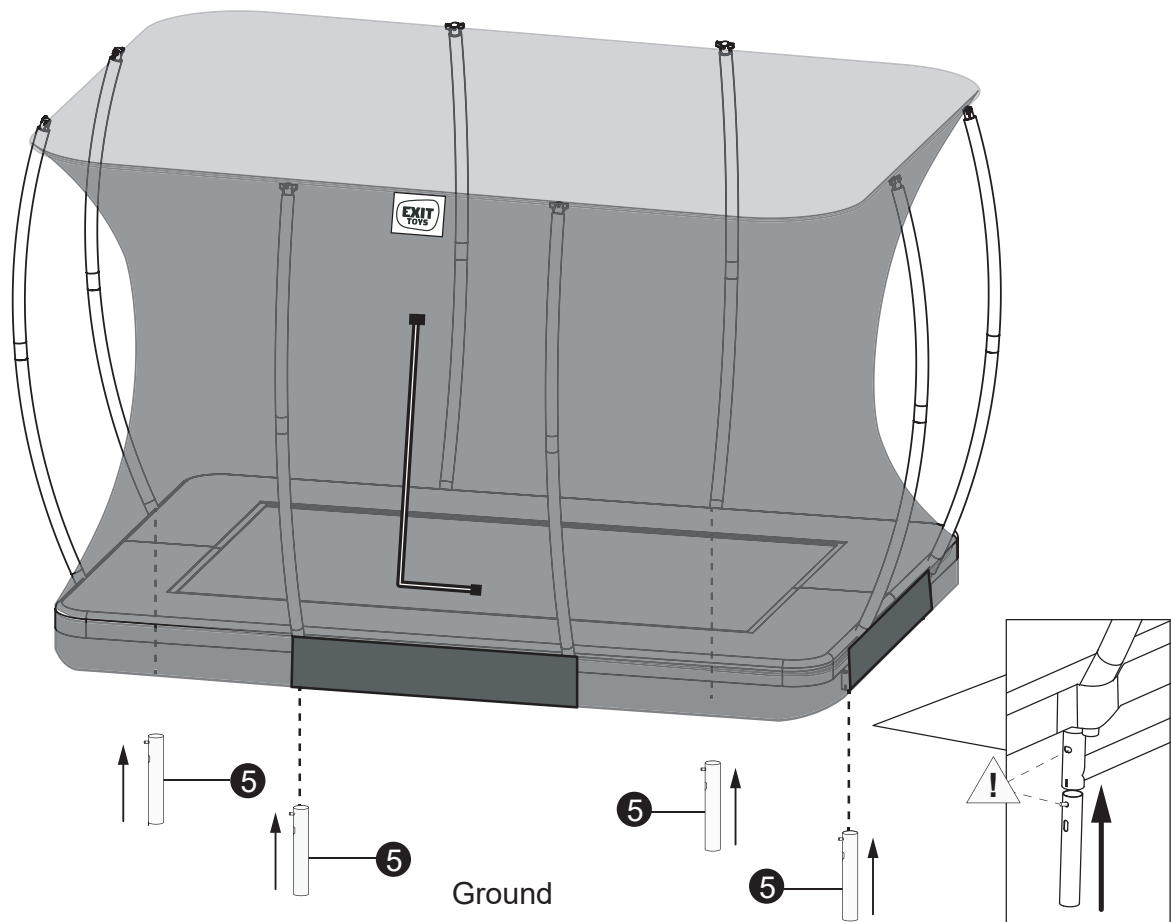

# Trampoline

EXIT Silhouette Inground 153x214/214x305/244x366

8

1

2

**9**

10

### Assembly Tip

**11**

# Trampoline

EXIT Silhouette Inground 153x214/214x305/244x366

12

**13**