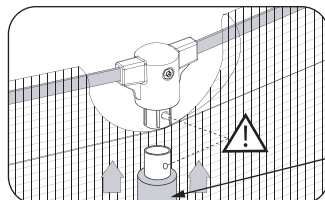

10

Assembly Tip