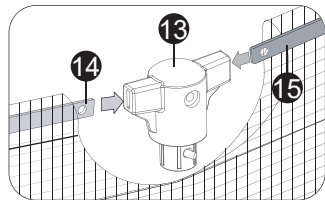

10

Assembly Tip