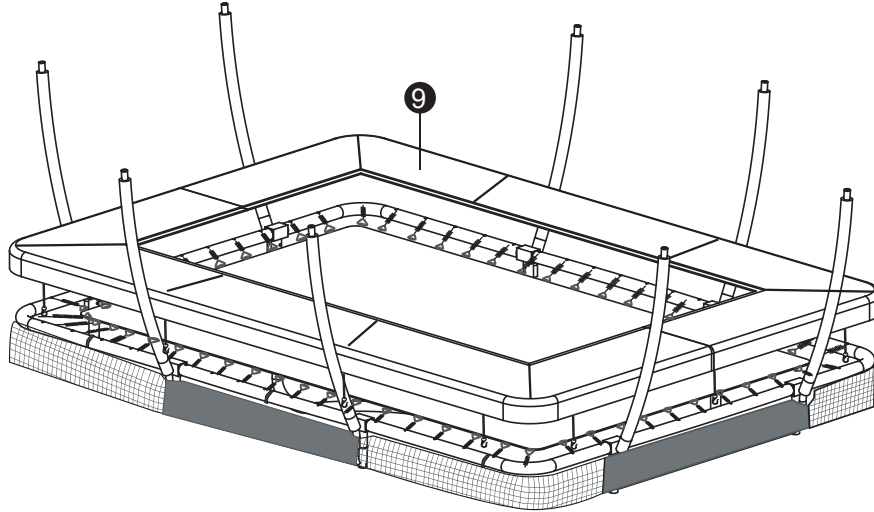

# Trampoline

EXIT Silhouette Inground 153x214/214x305/244x366

8

1

2

**9**

10